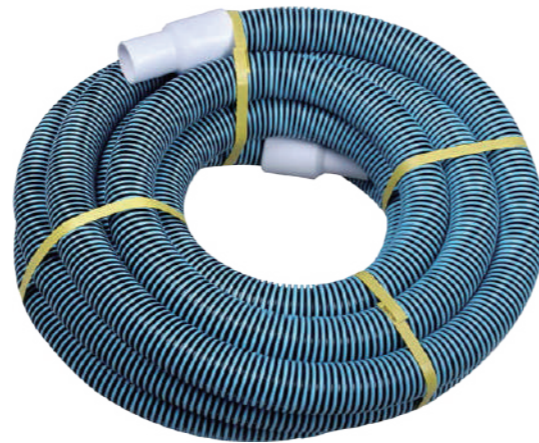

90601
90602
90603

90620
90694

90635
90636
90637

90695
90696
90697

- 90601 4'-8' telescopic pole-bice color (smooth)(1.2m-2.44m)
- 90602 6'-12' telescopic pole-bice color (smooth)(1.8m-3.6m)
- 90603 8'-16' telescopic pole-bice color (smooth)(2.4m-4.8m)
- 90620 Deluxe 5' to 15' extruded threeway pole(smooth)(1.5m-4.5m)
- 90694 Deluxe 4' to 12' extruded threeway pole(smooth)(1.2m-3.6m)
- 90635 Deluxe 8' to 16' extruded pole (smooth)METAL INNER LOCK (2.4m-4.8m)
- 90636 Deluxe 6' to 12' extruded pole (smooth)METAL INNER LOCK (1.8m-3.6m)
- 90637 Deluxe 4' to 8' extruded pole (smooth)METAL INNER LOCK(1.2m-2.4m)
- 90695 Deluxe 8' to 16' extruded telescopic pole available in blue(ridged) (2.4m-4.8m)
- 90696 Deluxe 6' to 12' extruded telescopic pole available in blue(ridged) (1.8m-3.6m)
- 90697 Deluxe 4' to 8' extruded telescopic pole available in blue(ridged) (1.2m-2.4m)

92201

92202

92209 / 92211 / 92219

92206 / 92216

92207 / 92217

92208 / 92218

92104 / 92105

92102 / 92103