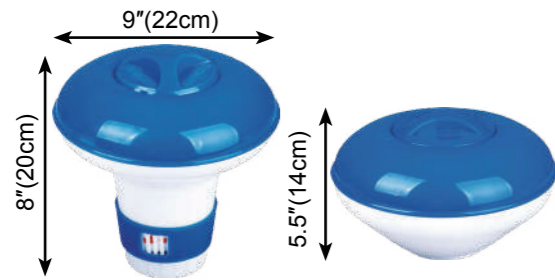

# Pool Accessories

Dispensers & Test kits

90726

90727

90766

90728

90733

90703002

90734

90763

90702002

90764

90765

- 90702002 Folded dispenser
- 90703002 SPA Floating dispenser
- 90726 Applo float chlorine dispenser (7" diameter)
- 90727 Floating reinforced polymer chlorine dispenser, twist lock cap and adjustable ring (9" diameter)
- 90728 Folded dispenser to save container space (9" diameter)
- 90733 Floating reinforced polymer chlorine dispenser, twist lock cap and adjustable ring (5" diameter)
- 90734 Folded dispenser to save container space (5" diameter)
- 90763 Floating reinforced polymer chlorine dispenser, twist lock cap and adjustable ring (7" diameter)
- 90764 Floating reinforced polymer chlorine dispenser, with different shaped cover and lid (7" diameter)
- 90765 Folded dispenser to save container space (7" diameter)
- 90766 Floating dispenser with thermometer